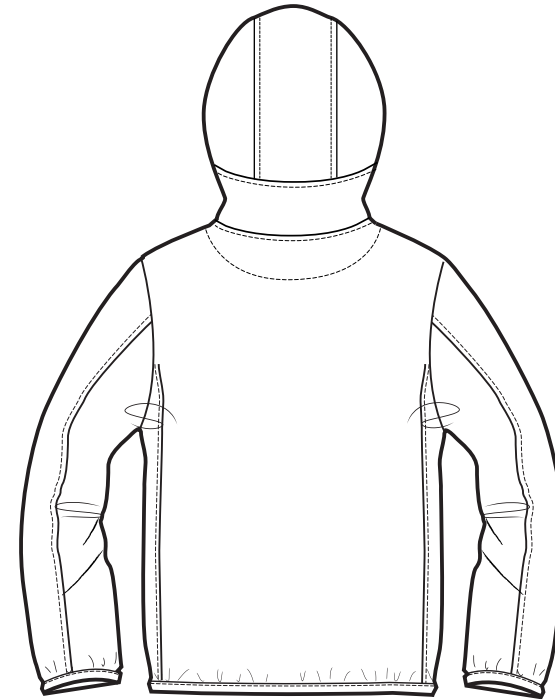

FRONT

BACK

SIZES		XS	S	M	L	XL
A	Half Chest 2,5cm below armhole	46	49	52	55	58
B	Body Length (from HPS)	60	62	64	66	68
C	Sleeve length	62	63	64	65	66