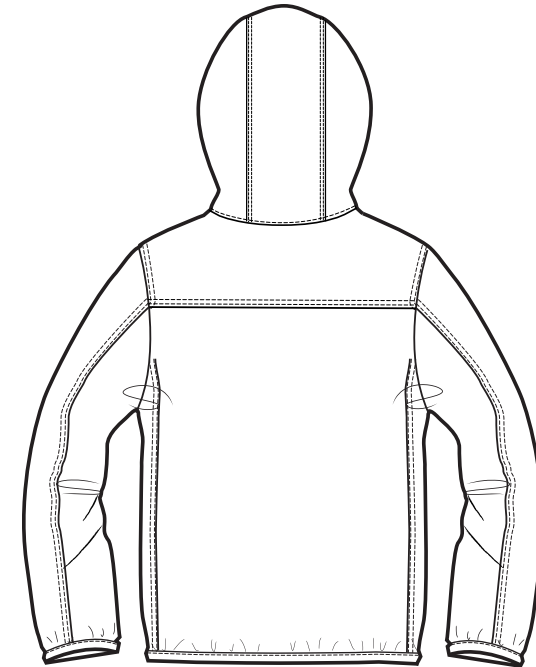

FRONT

BACK

SIZES		S	M	L	XL	XXL
A	Half Chest 2,5cm below armhole	52,5	55	58	61	64
B	Body Length (from HPS)	66	68	70	72	74
C	Sleeve length	65,5	67	68,5	70	71,5