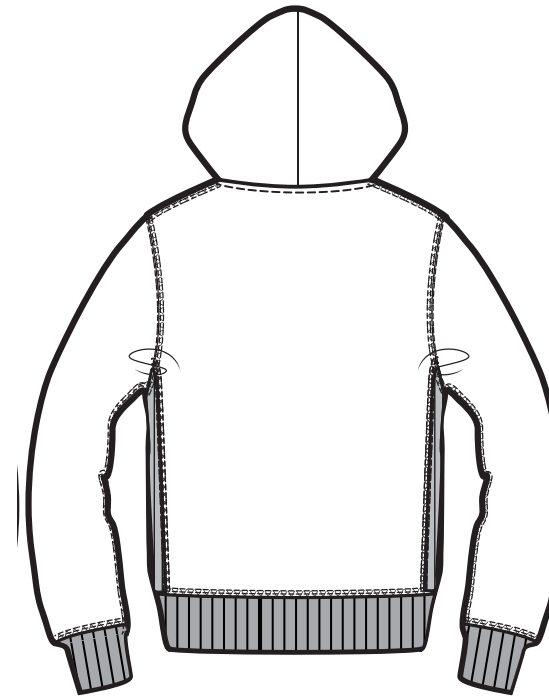

FRONT

BACK

SIZES		XXS	XS	S	M	L	XL	XXL	3XL
A	Half Chest 2,5cm below armhole	44	46,5	49	51,5	56,5	59,5	62,5	65,5
B	Body Length (from HPS)	63	65	67	69	71	73	75	77
C	Sleeve length	64	65	66,5	68	69,5	71	72,5	72,5